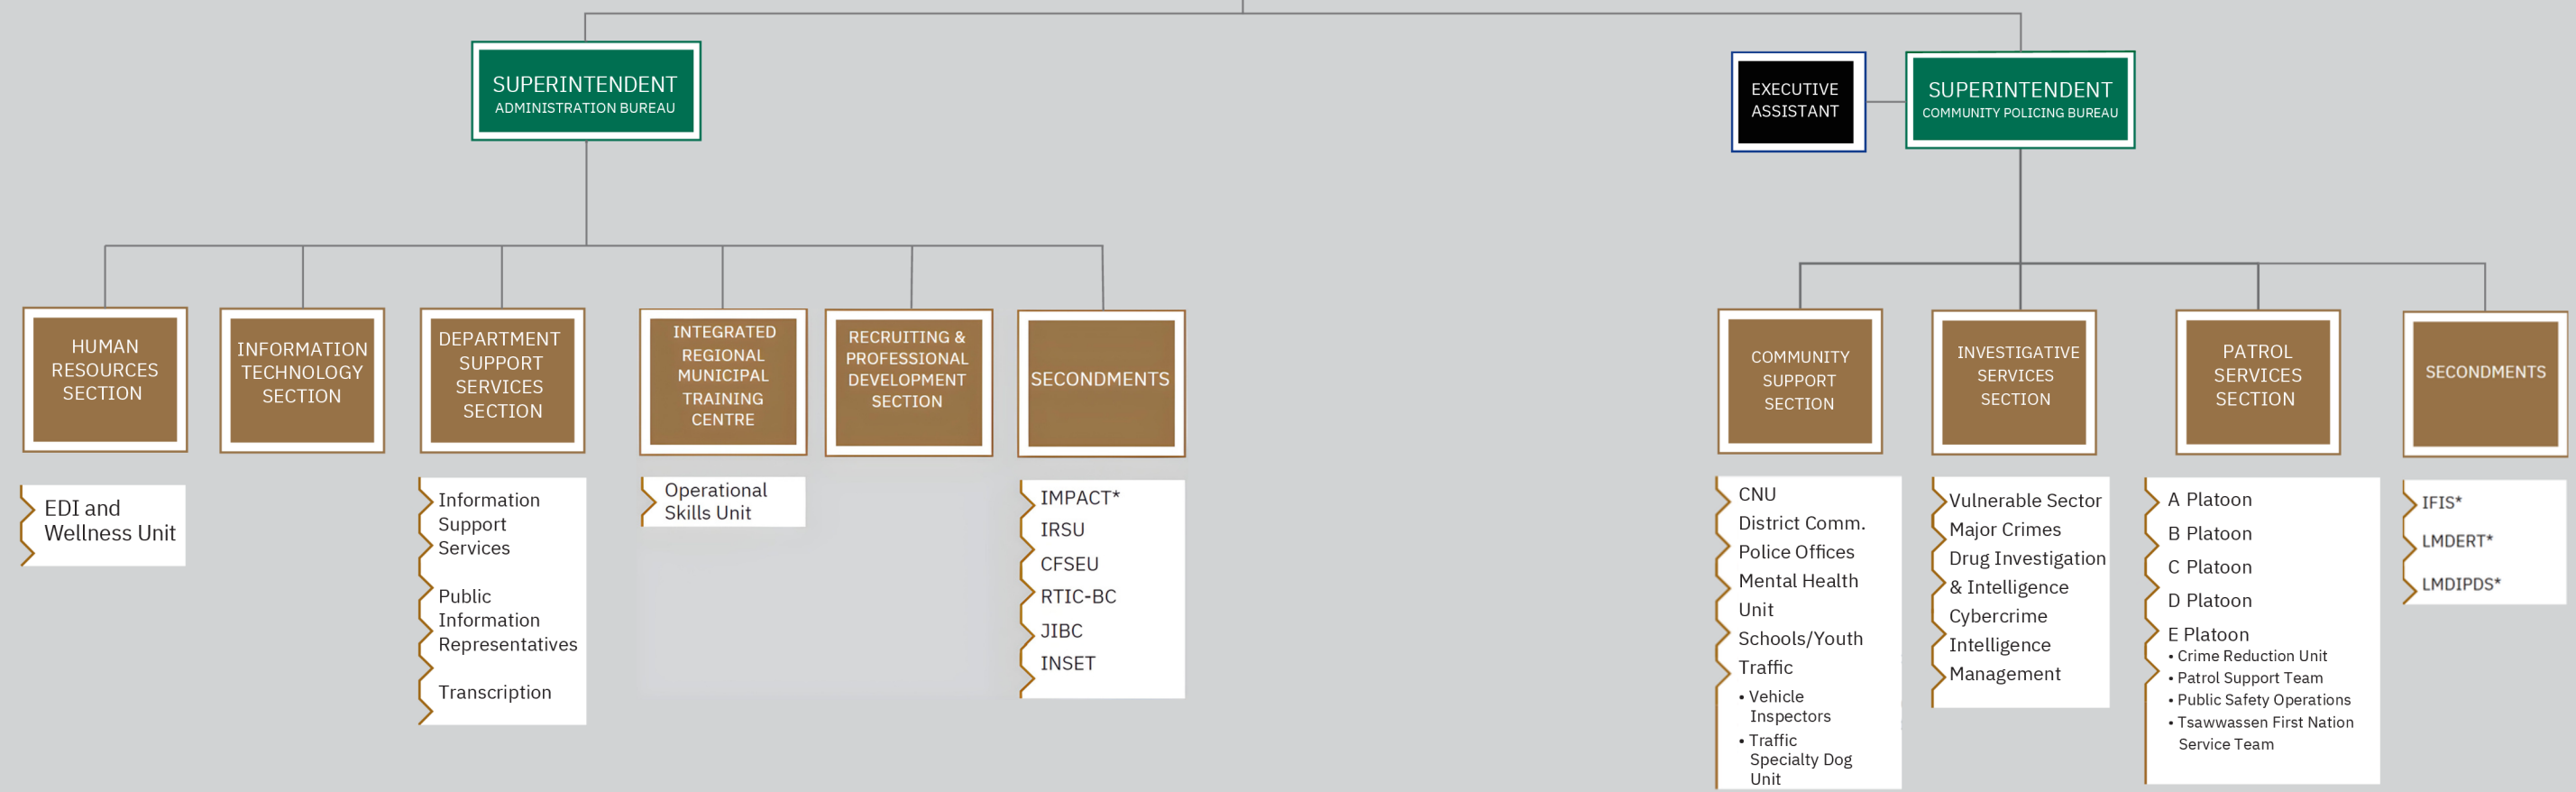

ORGANIZATIONAL CHART

JANUARY 2025

AUTHORIZED STRENGTH MEMBER **194**
 POLICE STAFF **83**

*IMPACT - Integrated Municipal Provincial Auto Crime Team *RTIC - Real Time Intelligence Centre
 *IRSU - Integrated Road Safety Unit *JIBC - Justice Institute of British Columbia
 *CFSEU - Combined Forces Special Enforcement Unit *INSET - Integrated National Security Enforcement Team *CNU - Community Navigator Unit *LMDERT - Lower Mainland Emergency Response Team *LMDIPDS - Lower Mainland Integrated Police Dog Services *IFIS - Integrated Identification Forensic Services