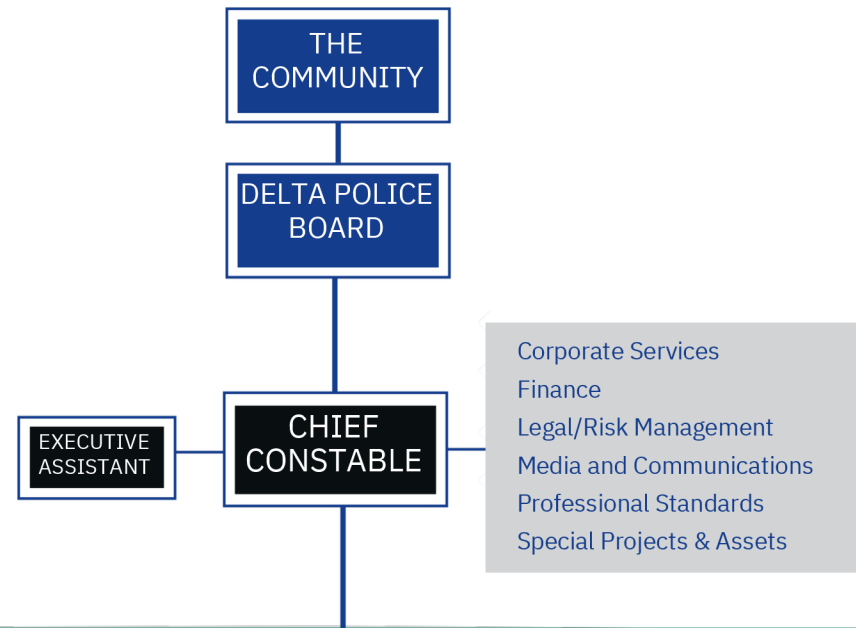

ORGANIZATIONAL CHART

JANUARY 2025

AUTHORIZED STRENGTH MEMBER **194**
 POLICE STAFF **83**

*IMPACT - Integrated Municipal Provincial Auto Crime Team *RTIC - Real Time Intelligence Centre
 *IRSU - Integrated Road Safety Unit *JIBC - Justice Institute of British Columbia
 *CFSEU - Combined Forces Special Enforcement Unit *INSET - Integrated National Security Enforcement Team *CNU - Community Navigator Unit *LMDERT - Lower Mainland Emergency Response Team *LMDIPDS - Lower Mainland Integrated Police Dog Services *IFIS - Integrated Identification Forensic Services