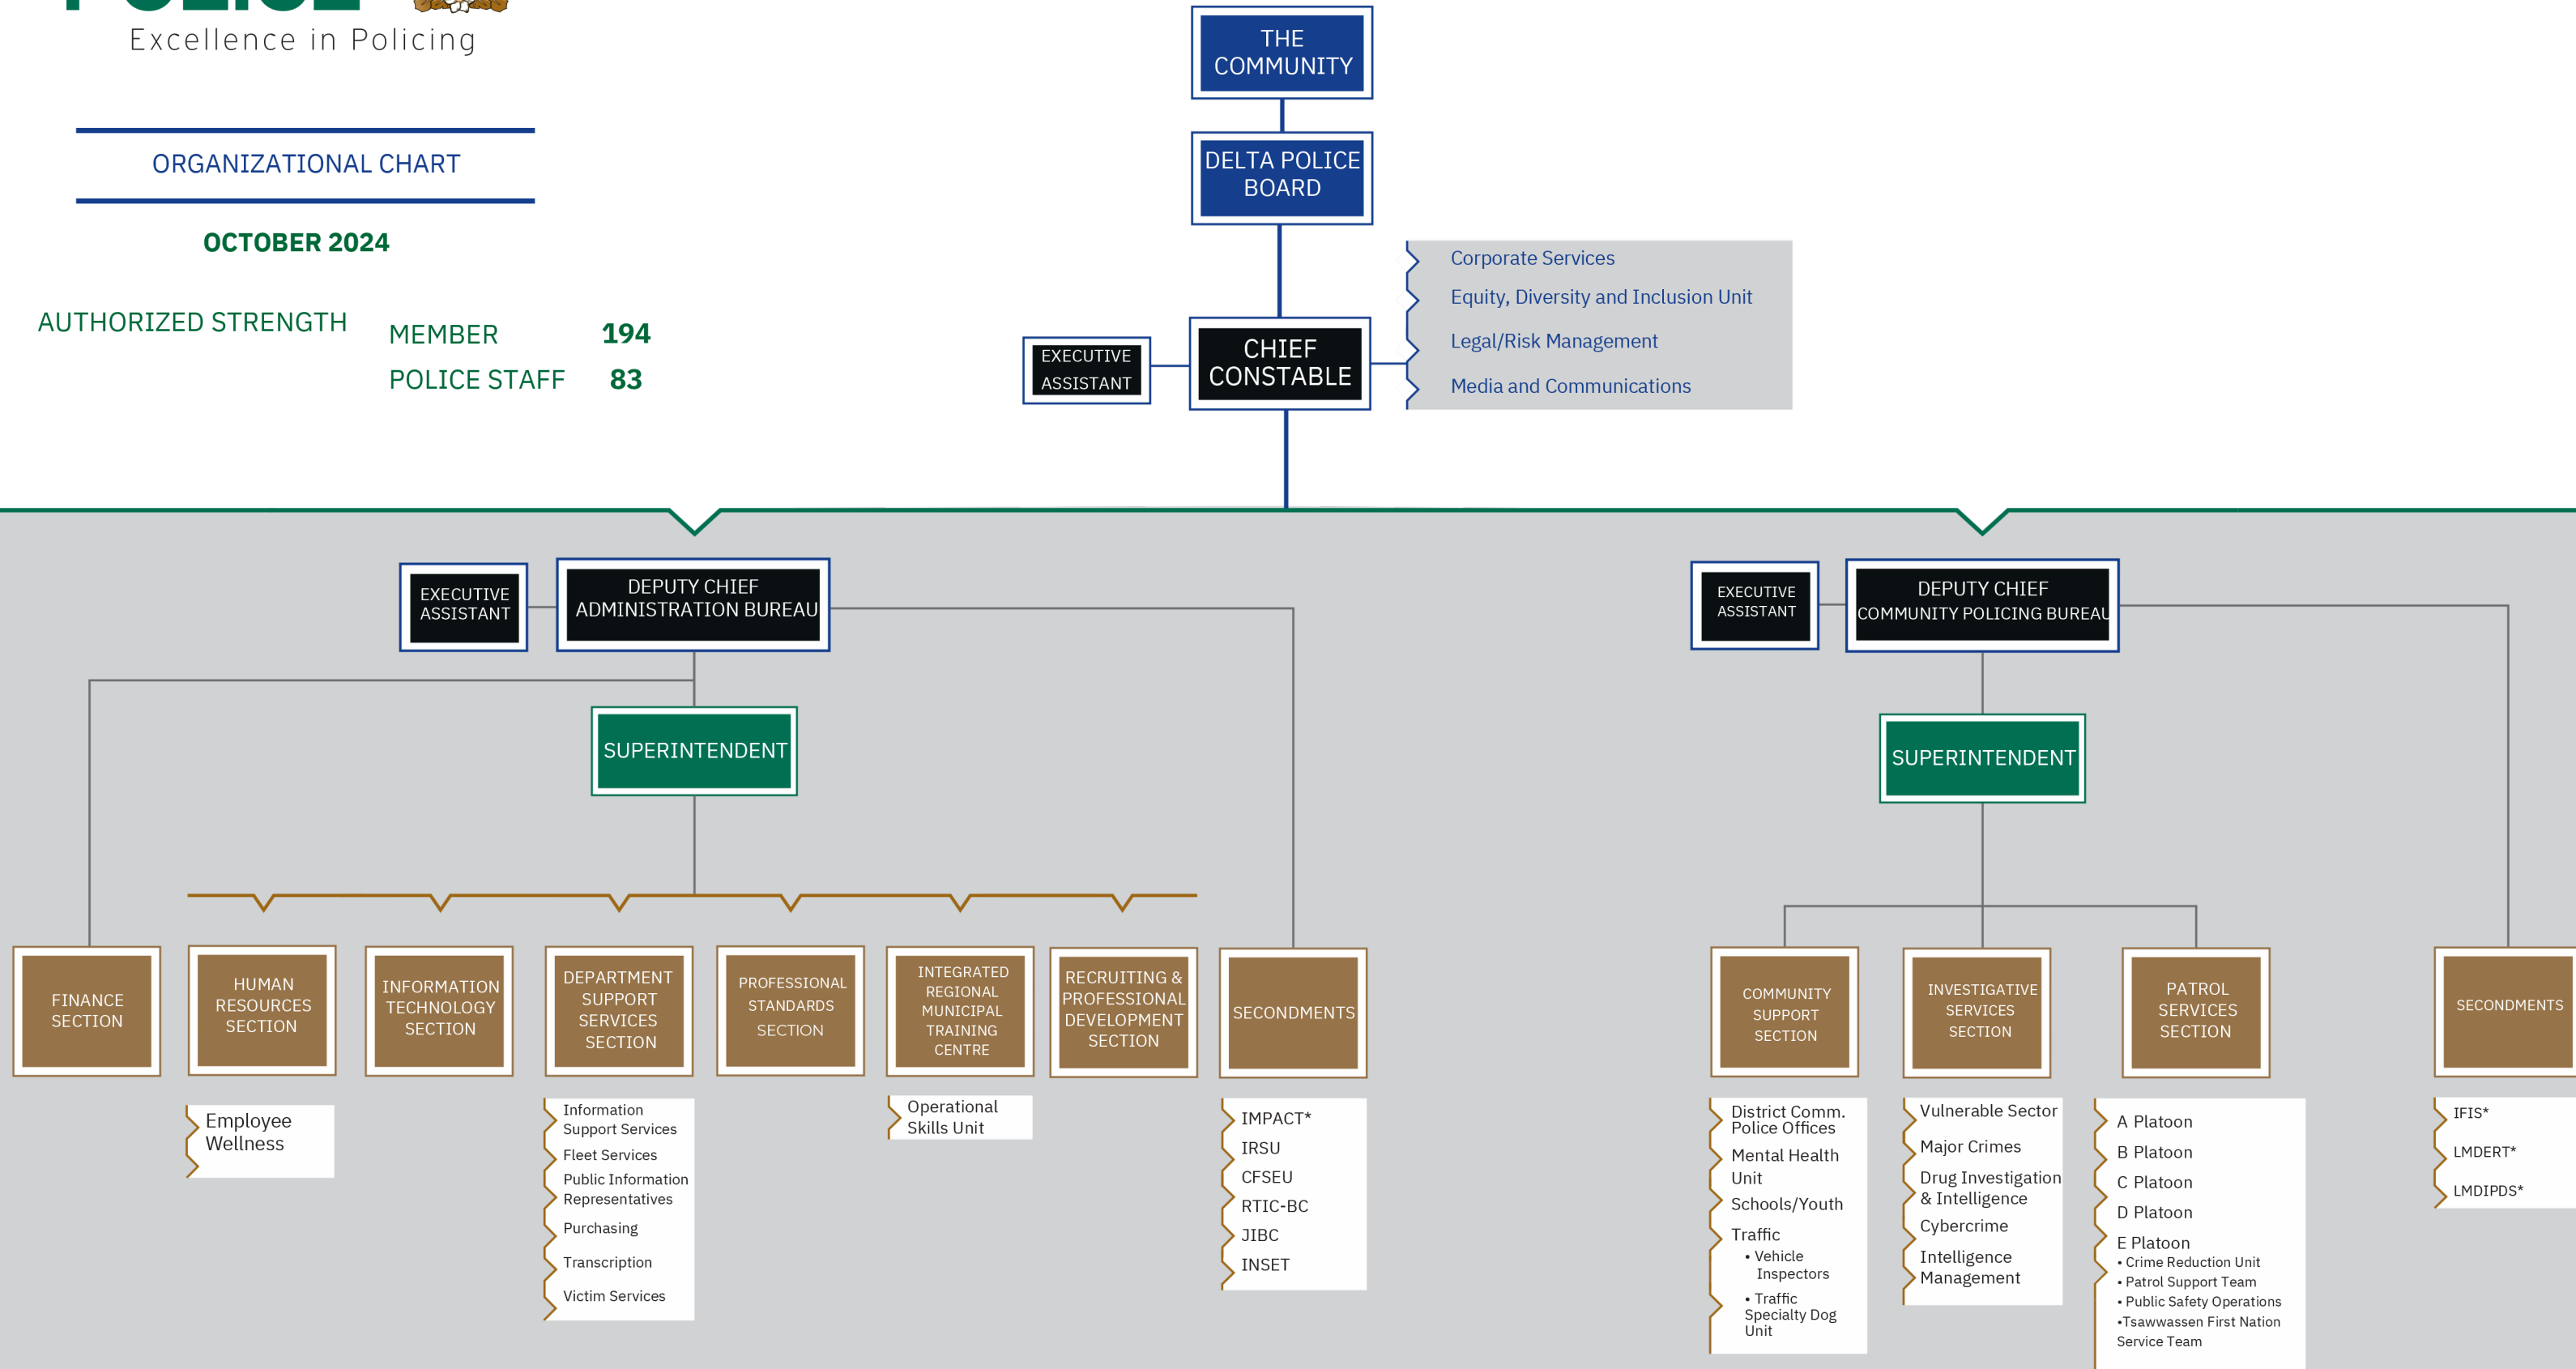

## ORGANIZATIONAL CHART

OCTOBER 2024

AUTHORIZED STRENGTH MEMBER **194**  
 POLICE STAFF **83**

\*IMPACT - Integrated Municipal Provincial Auto Crime Team

\*IRSU - Integrated Road Safety Unit

\*CFSEU - Combined Forces Special Enforcement Unit

\*RTIC - Real Time Intelligence Centre

\*JIBC - Justice Institute of British Columbia

\*INSET - Integrated National Security Enforcement Team

\*LMDERT - Lower Mainland Emergency Response Team

\*LMDIPDS - Lower Mainland Integrated Police Dog Services

\*IFIS - Integrated Identification Forensic Services