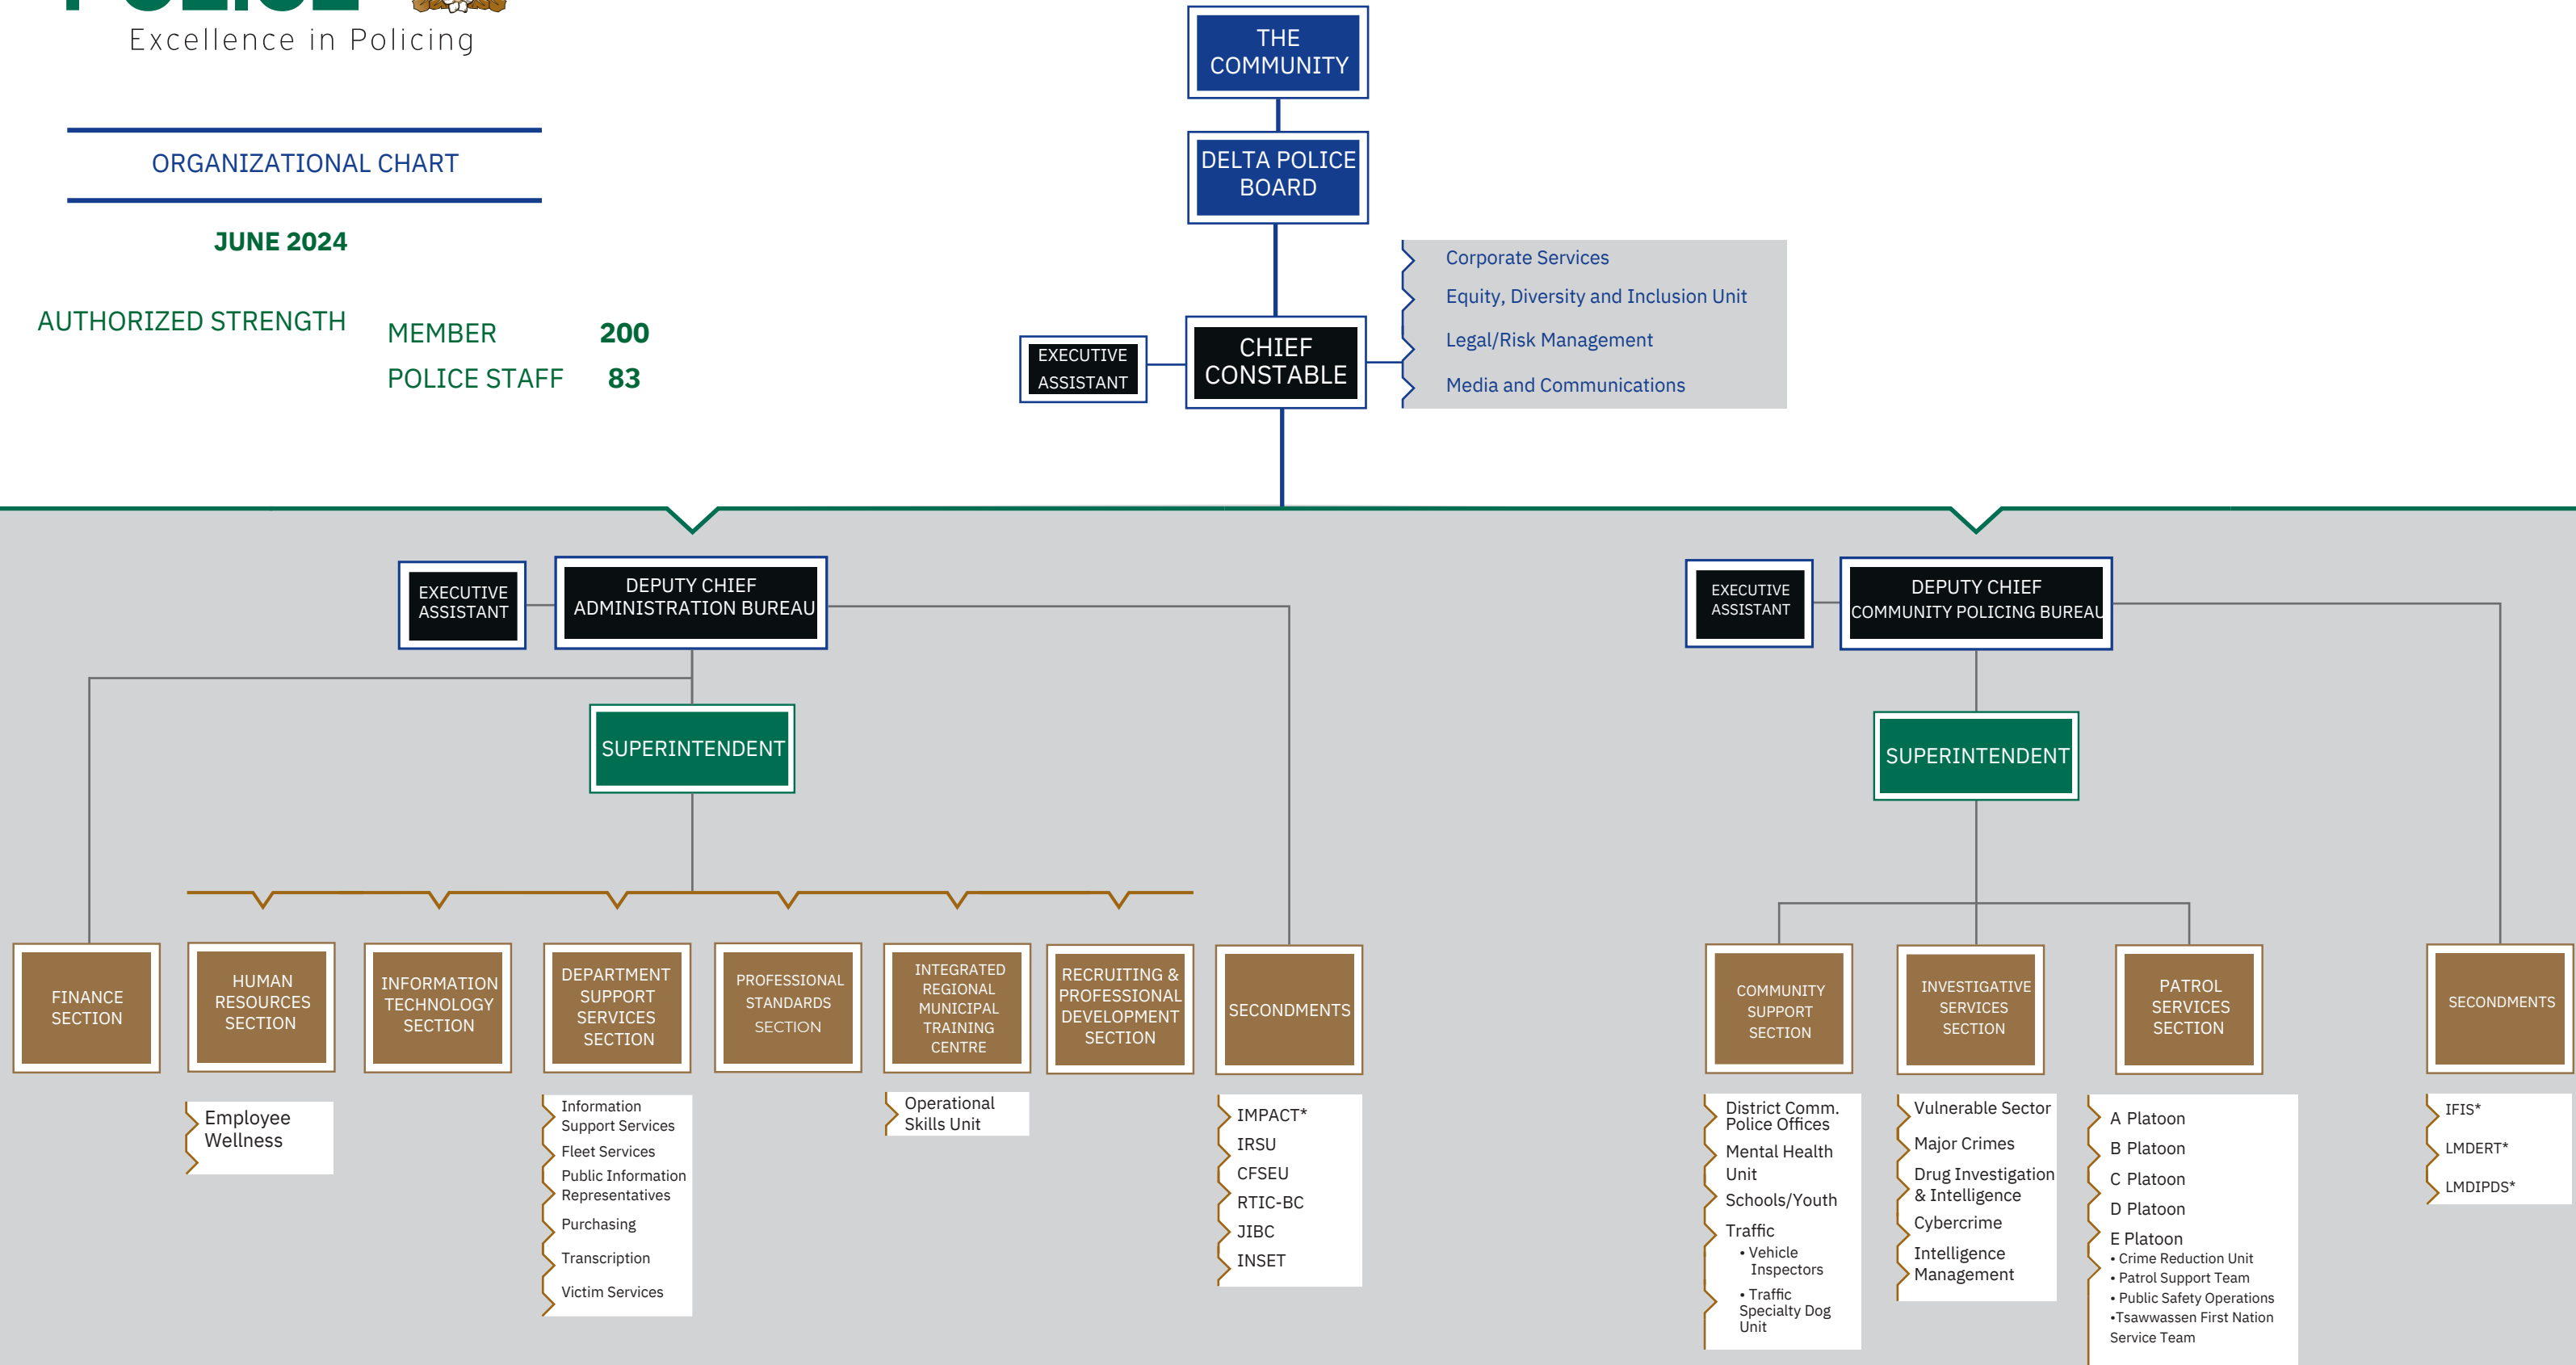

ORGANIZATIONAL CHART

JUNE 2024

AUTHORIZED STRENGTH MEMBER 200
POLICE STAFF 83

*IMPACT - Integrated Municipal Provincial Auto Crime Team

*IRSU - Integrated Road Safety Unit

*CFSEU - Combined Forces Special Enforcement Unit

*RTIC - Real Time Intelligence Centre

*JIBC - Justice Institute of British Columbia

*INSET - Integrated National Security Enforcement Team

*LMDERT - Lower Mainland Emergency Response Team

*LMDIPDS - Lower Mainland Integrated Police Dog Services

*IFIS - Integrated Identification Forensic Services