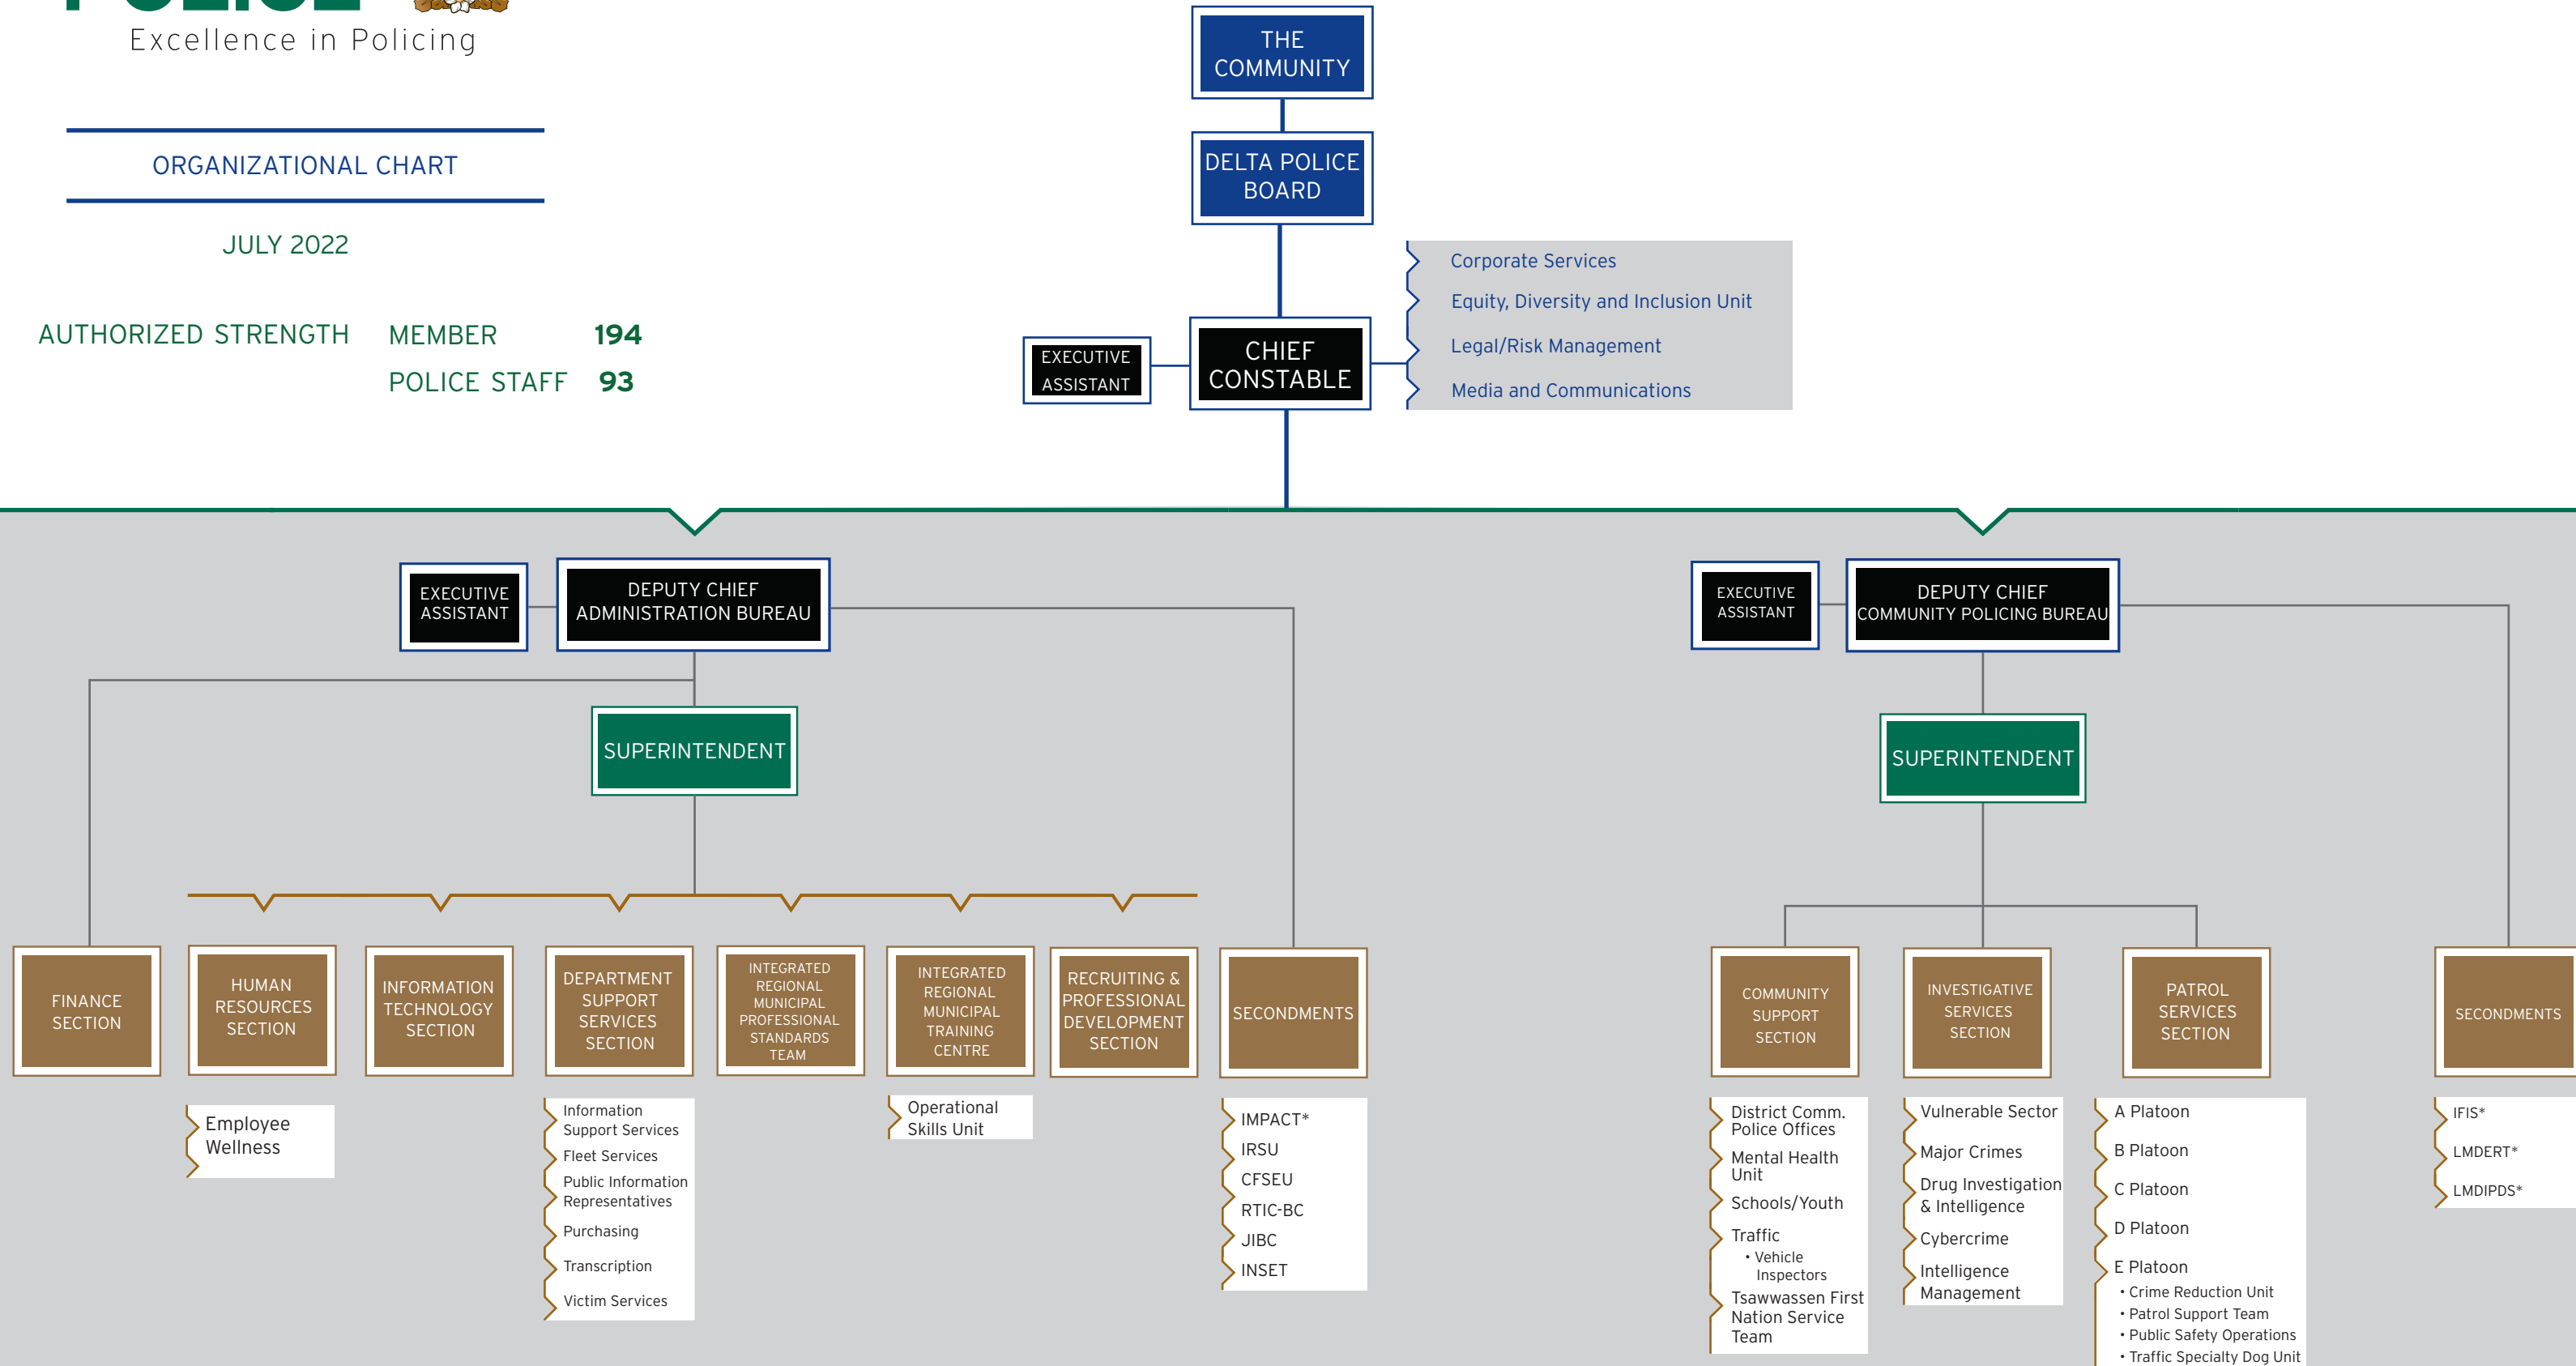

ORGANIZATIONAL CHART

JULY 2022

AUTHORIZED STRENGTH MEMBER **194**
 POLICE STAFF **93**

*IMPACT - Integrated Municipal Provincial Auto Crime Team

*IRSU - Integrated Road Safety Unit

*CFSEU - Combined Forces Special Enforcement Unit

*RTIC - Real Time Intelligence Centre

*JIBC - Justice Institute of British Columbia

*INSET - Integrated National Security Enforcement Team

*LMDERT - Lower Mainland Emergency Response Team

*LMDIPDS - Lower Mainland Integrated Police Dog Services

*IFIS - Integrated Identification Forensic Services