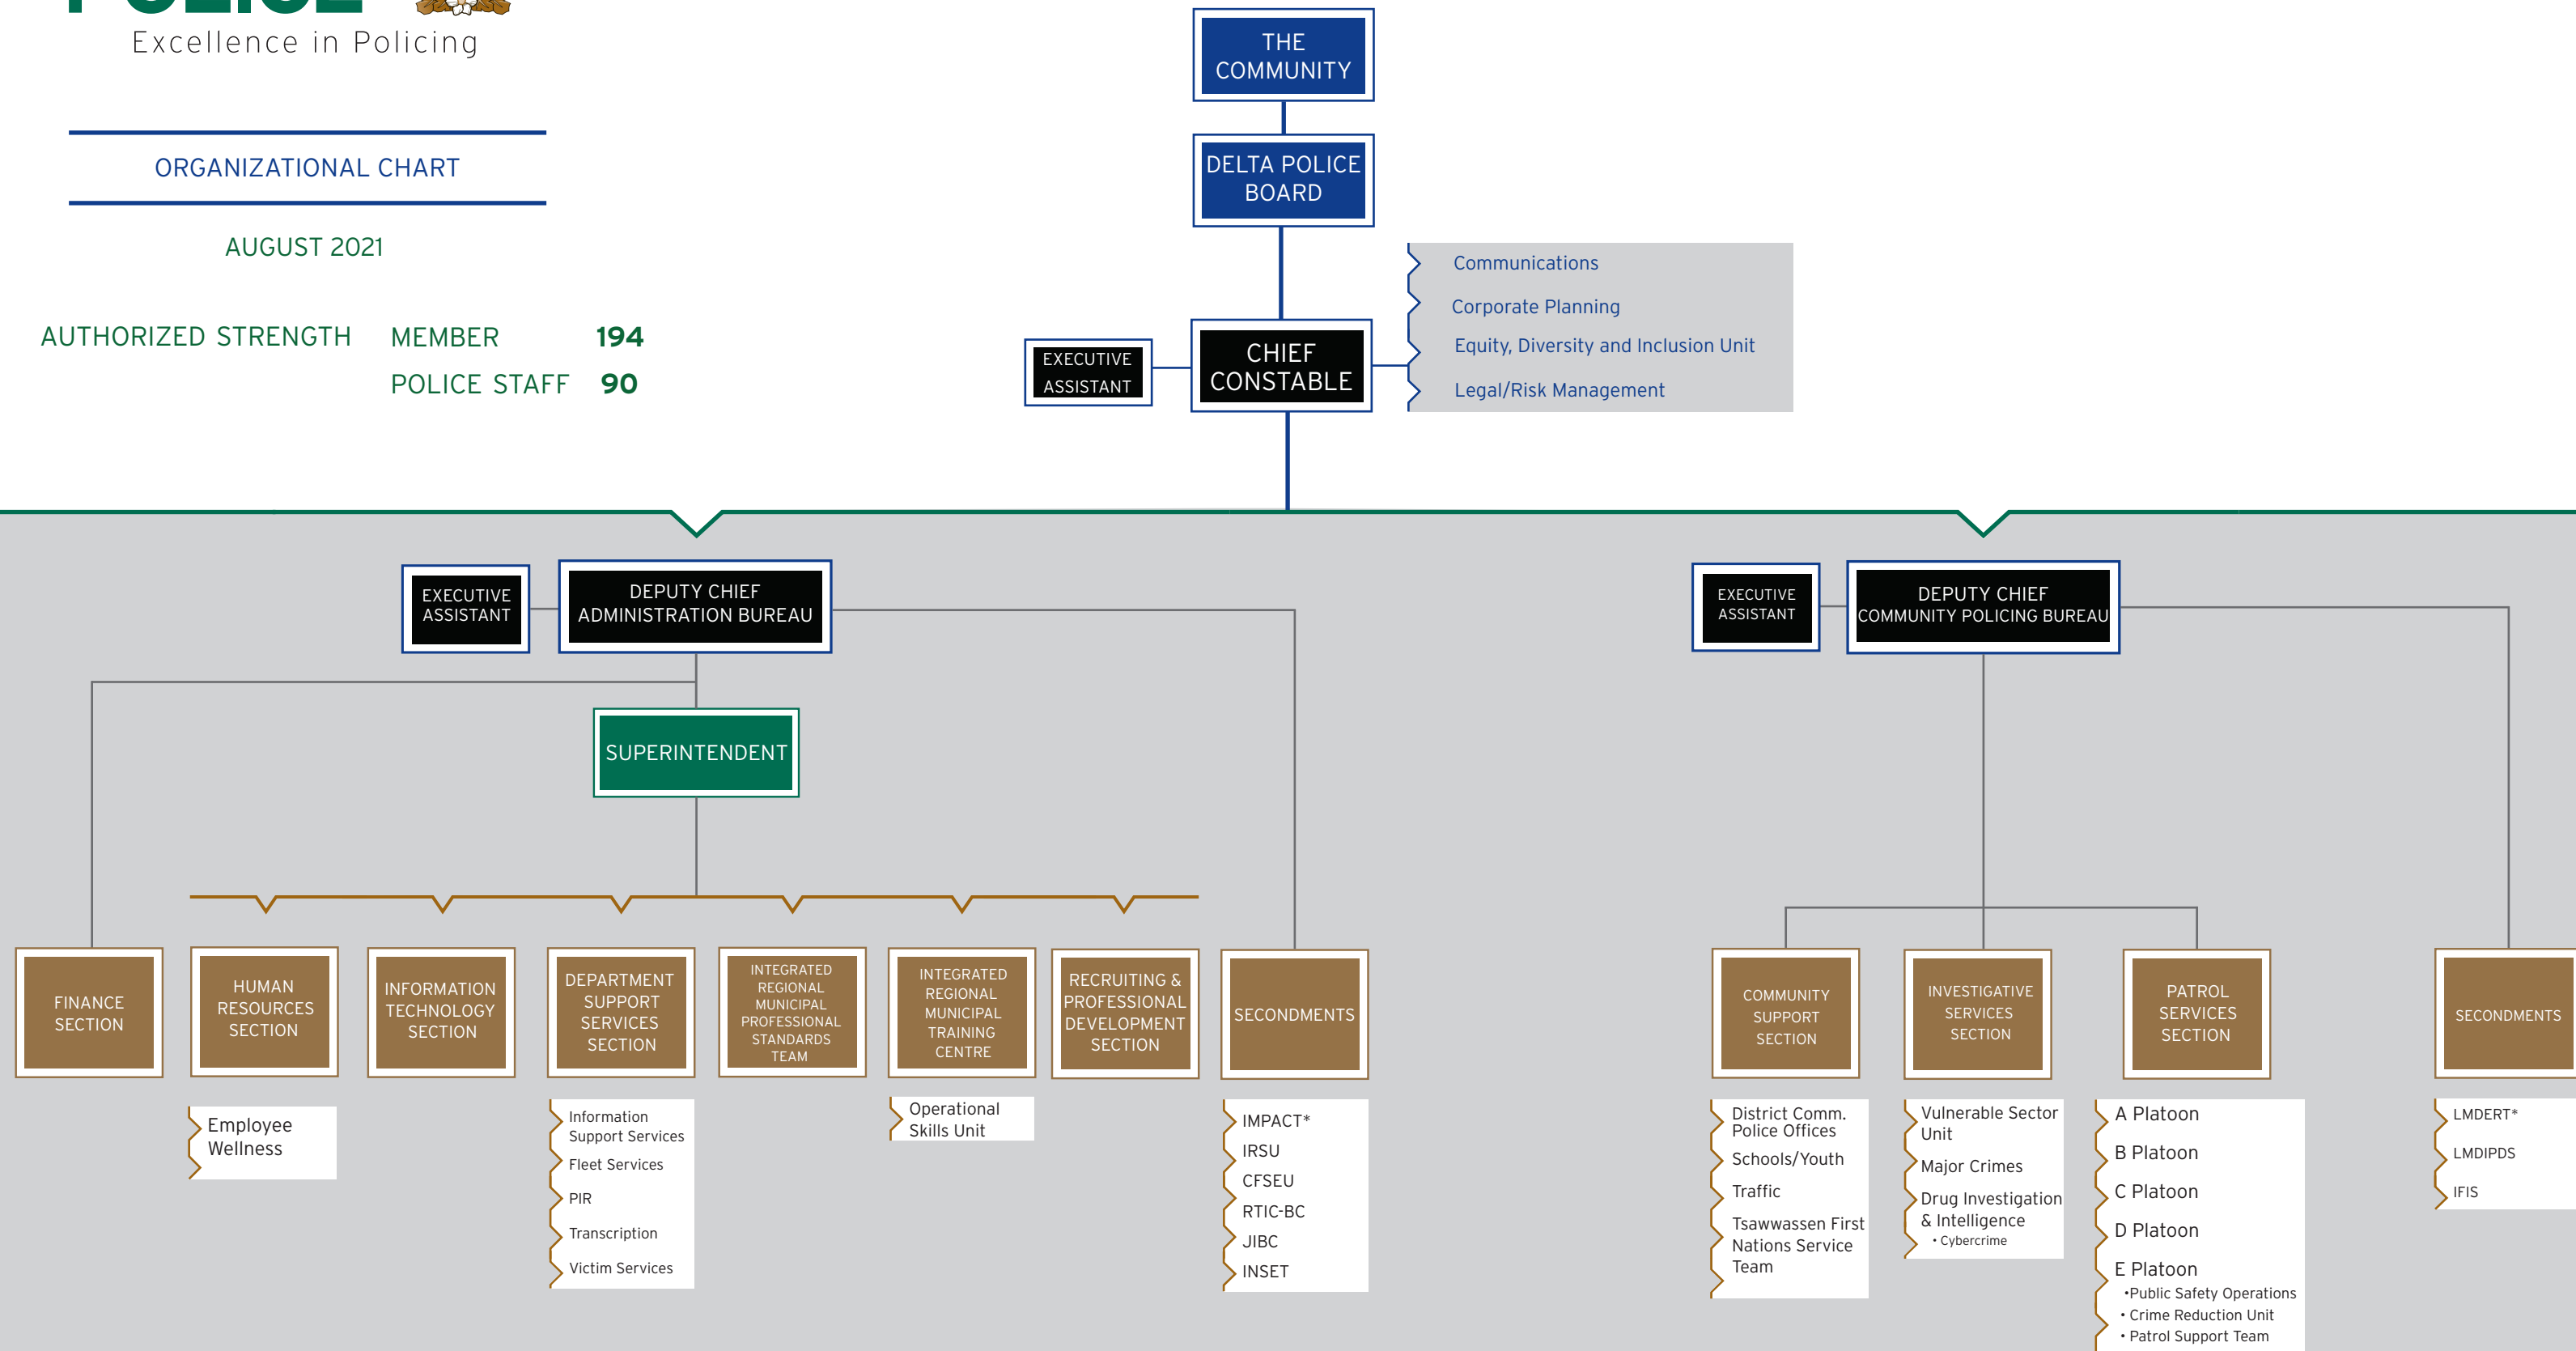

ORGANIZATIONAL CHART

AUGUST 2021

AUTHORIZED STRENGTH MEMBER **194**
 POLICE STAFF **90**

*IMPACT - Integrated Municipal Provincial Auto Crime Team
 *IRSU - Integrated Road Safety Unit
 *CFSEU - Combined Forces Special Enforcement Unit
 *RTIC - Real Time Intelligence Centre
 *JIBC - Justice Institute of British Columbia
 *INSET - Integrated National Security Enforcement Team

*LMDERT - Lower Mainland Emergency Response Team
 *LMDIPDS - Lower Mainland Integrated Police Dog Services
 *IFIS - Integrated Identification Forensic Services