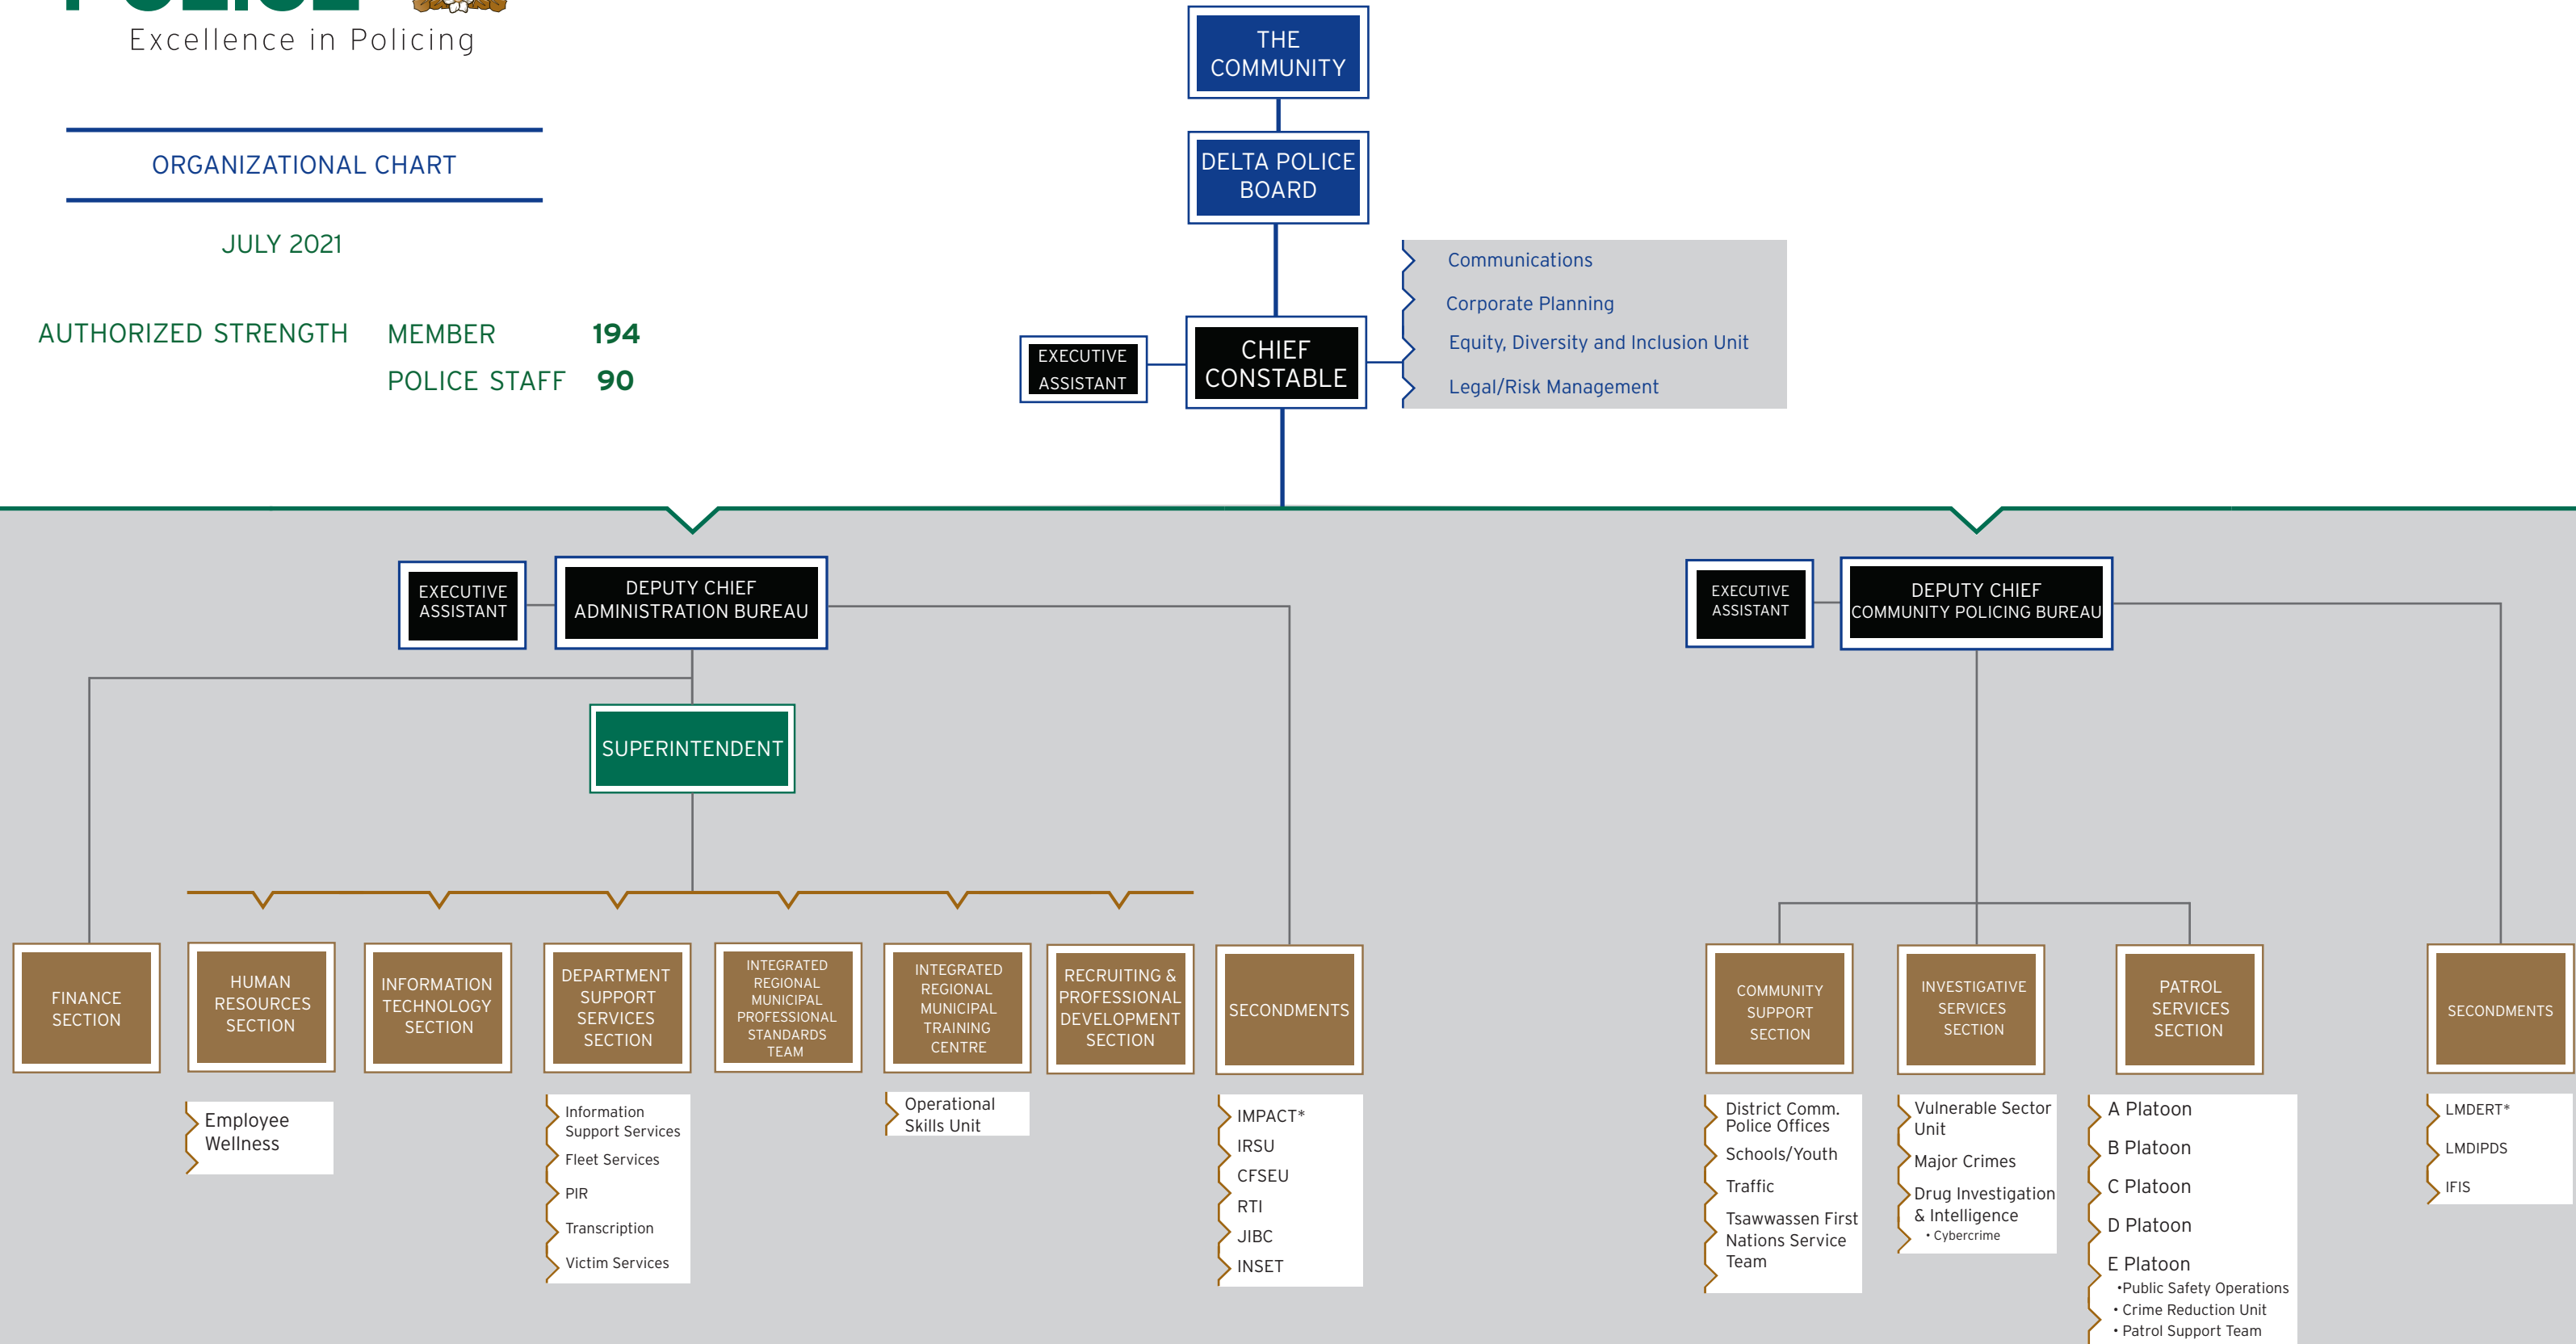

ORGANIZATIONAL CHART

JULY 2021

AUTHORIZED STRENGTH MEMBER **194**
 POLICE STAFF **90**

*IMPACT - Integrated Municipal Provincial Auto Crime Team
 *IRSU - Integrated Road Safety Unit
 *CFSEU - Combined Forces Special Enforcement Unit

*RTIC - Real Time Intelligence Centre
 *JIBC - Justice Institute of British Columbia
 *INSET - Integrated National Security Enforcement Team

*LMDERT - Lower Mainland Emergency Response Team
 *LMDIPDS - Lower Mainland Integrated Police Dog Services
 *IFIS - Integrated Identification Forensic Services